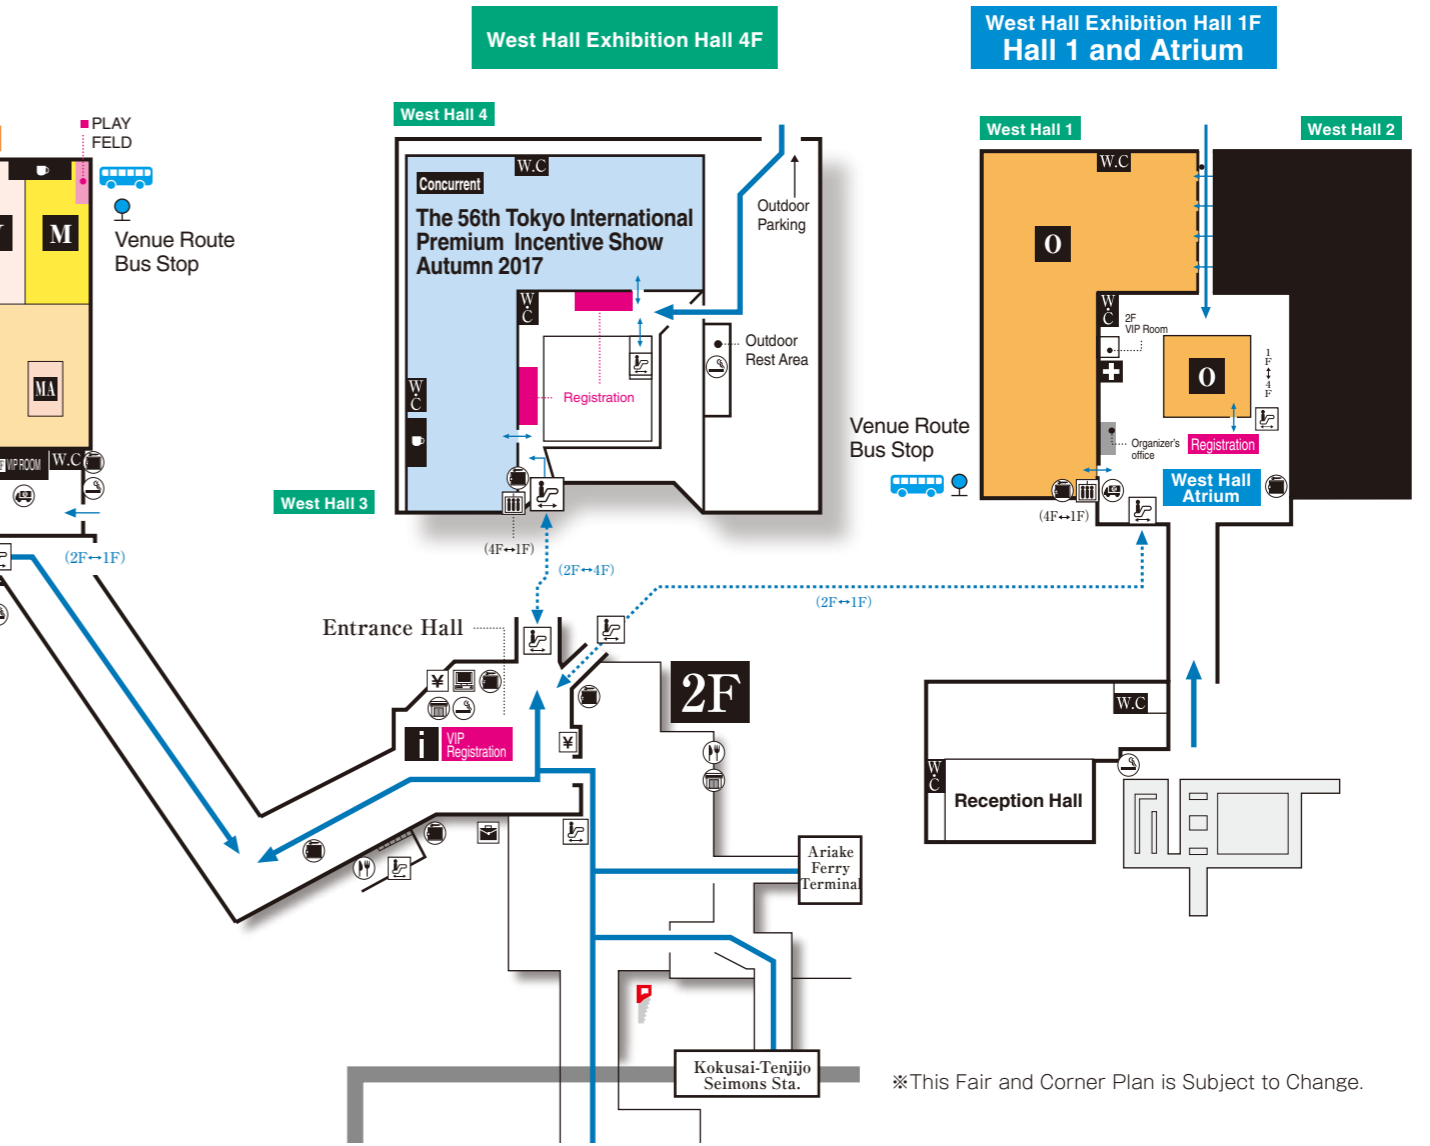

### Corner Plan

#### EAST HALL 7

CODE	DESCRIPTION
I	Housewares Fair
IS	Souvenir Gift of Japan Fair
J	Personal Accessories & Leather Goods Fair
K	Apparel Fashion Fair
LA	Fashion Accessory Fair

#### EAST HALL 4-6

CODE	DESCRIPTION
E	Home Furnishings & Decorative Goods Fair
EA	American Street Fair
EC	Only One Collection Fair
EP	Premium Houseware Fair
EU	European Style Fair
G	Floral Accessories & Gardening Goods Fair
H	Fragrance Fair
LO	Gemstone & Fine Jewellery Fair
N	Import Gift Fair (US/Europe/Oceania)
Q	LIFE with PETS
W	Ethical Style Fair
WO	"Chiaki Yoshikawa" Organic Selection

※This Fair and Corner Plan is Subject to Change.