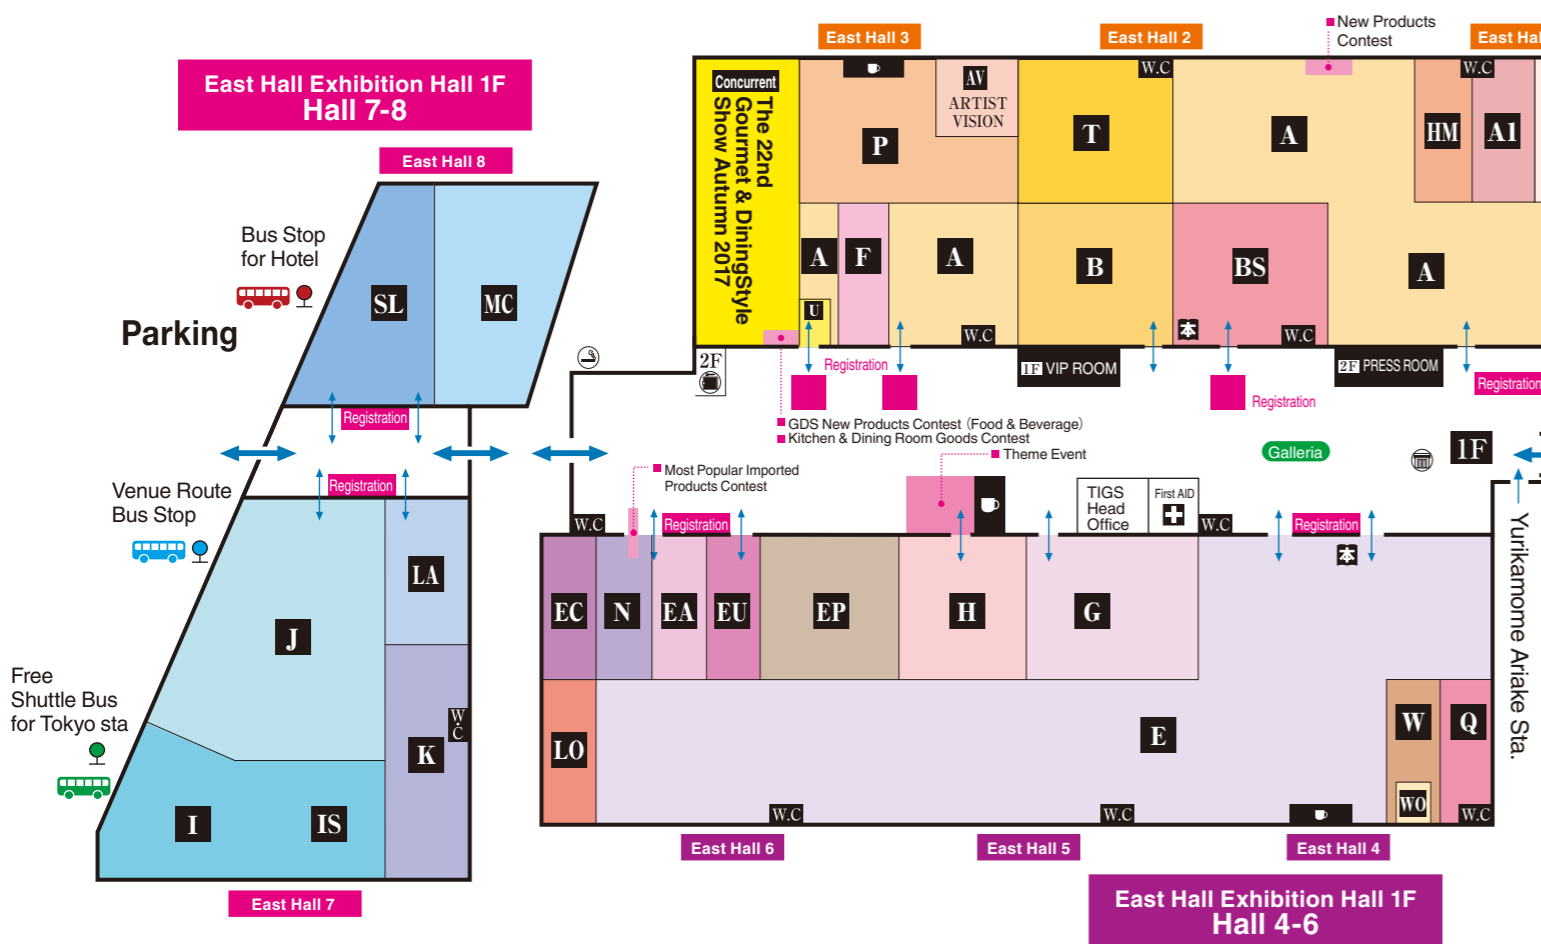

### Corner Plan

#### EAST HALL 7

CODE	DESCRIPTION
I	Housewares Fair
IS	Souvenir Gift of Japan Fair
J	Personal Accessories & Leather Goods Fair
K	Apparel Fashion Fair
LA	Fashion Accessory Fair

#### EAST HALL 4-6

CODE	DESCRIPTION
E	Home Furnishings & Decorative Goods Fair
EA	American Street Fair
EC	Only One Collection Fair
EP	Premium Houseware Fair
EU	European Style Fair
G	Floral Accessories & Gardening Goods Fair
H	Fragrance Fair
LO	Gemstone & Fine Jewellery Fair
N	Import Gift Fair (US/Europe/Oceania)
Q	LIFE with PETS
W	Ethical Style Fair
WO	"Chiaki Yoshikawa" Organic Selection

※This Fair and Corner Plan is Subject to Change.