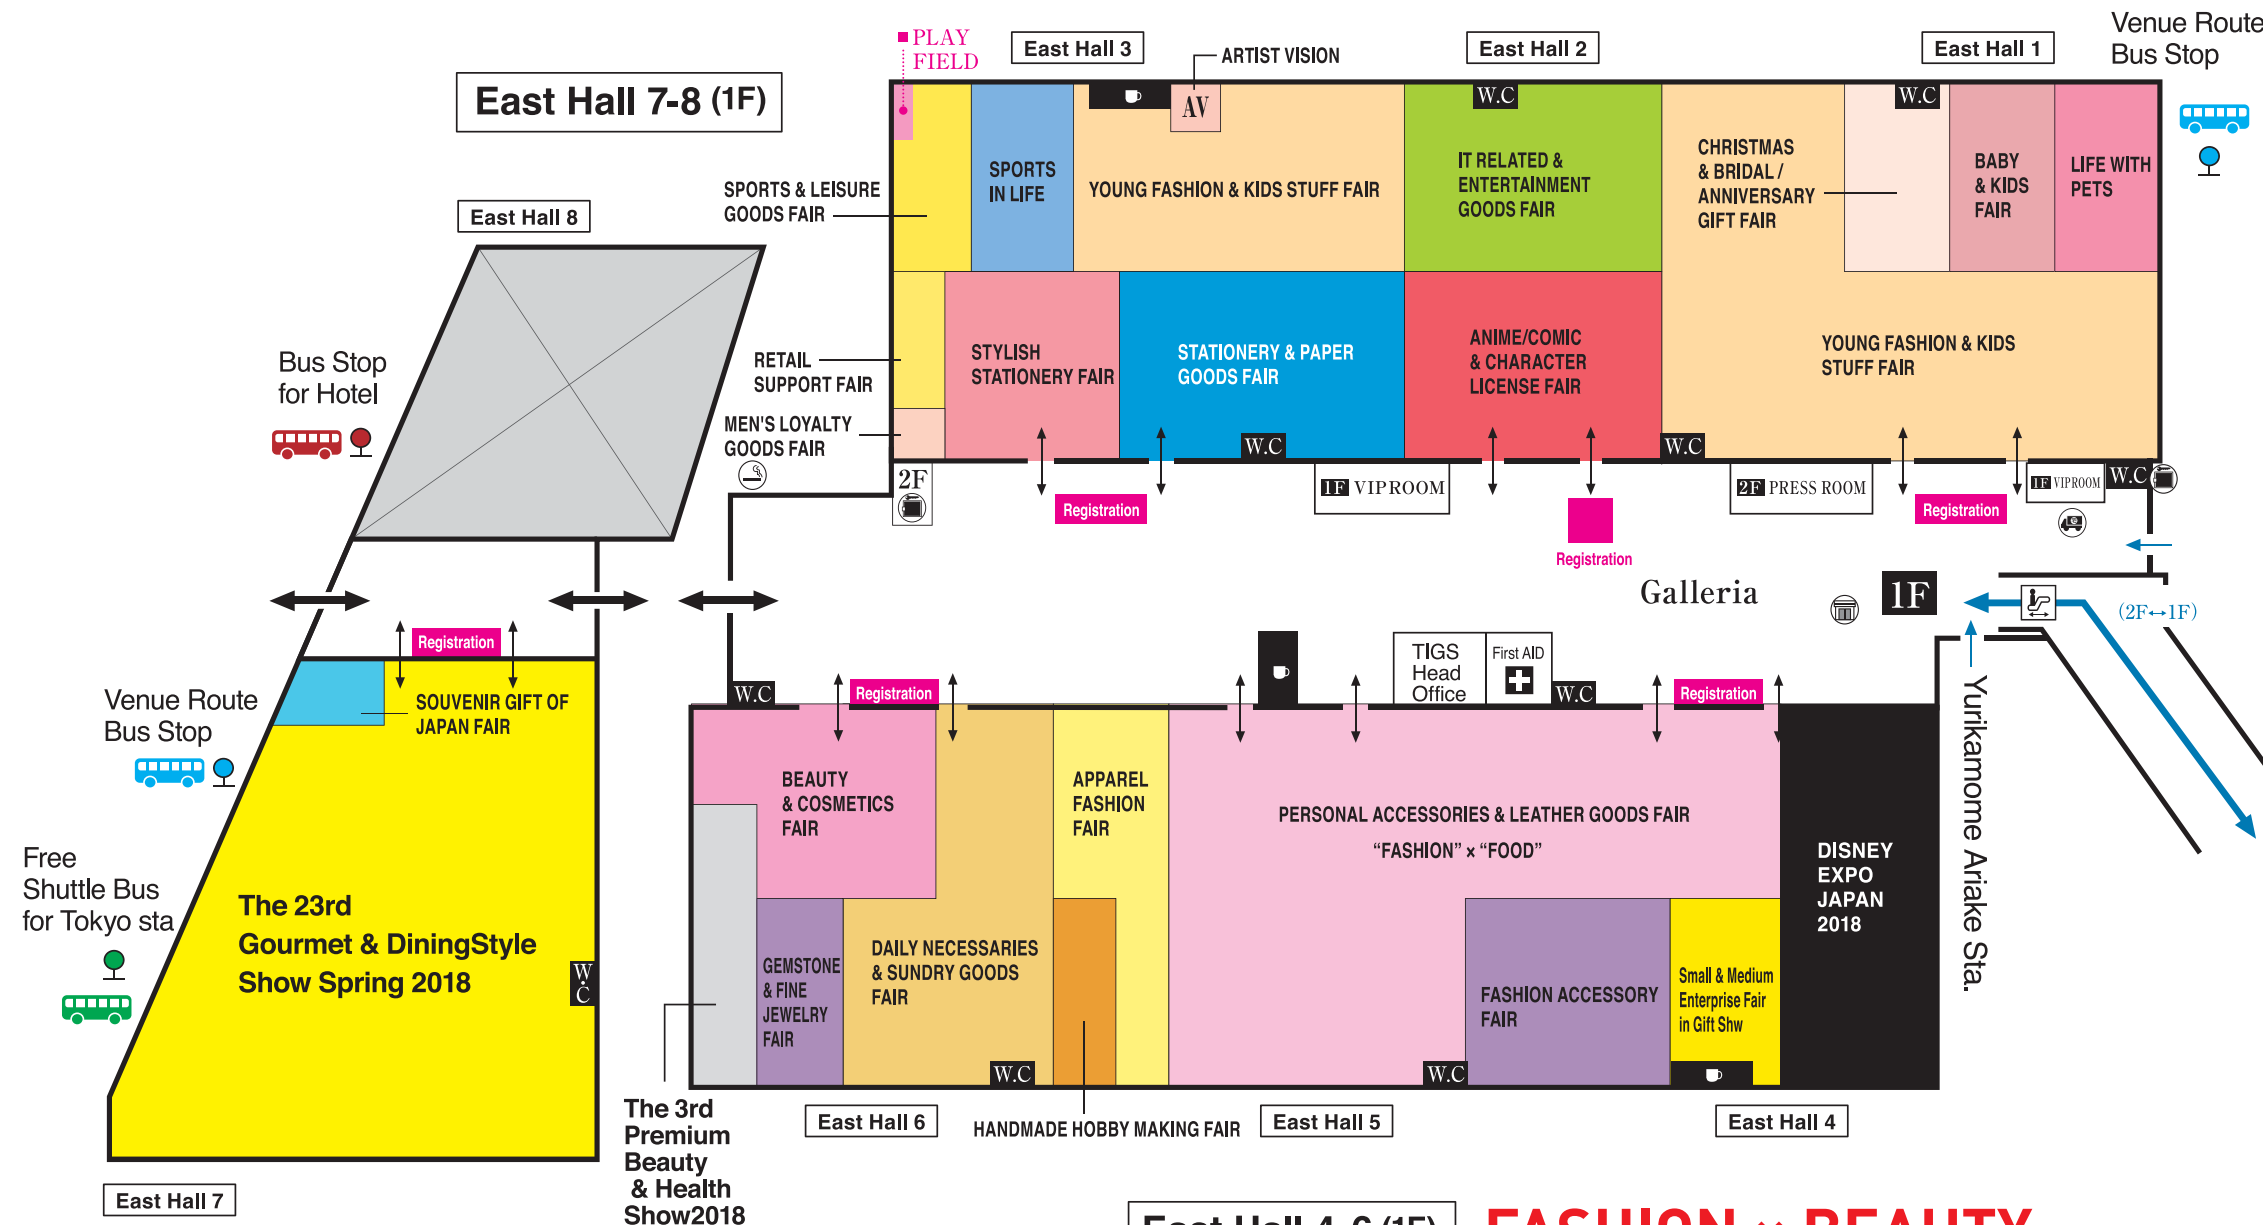

2nd week Feb. 7 - 9, 2018 The World's 3,600 Exhibitors Marketplace!

East Hall 1-3 (1F) TOY × STATIONERY × LICENSE

East Hall 4-6 (1F) FASHION × BEAUTY

West Hall 1 (1F)

OVERSEAS

West Hall 3-4 (4F)