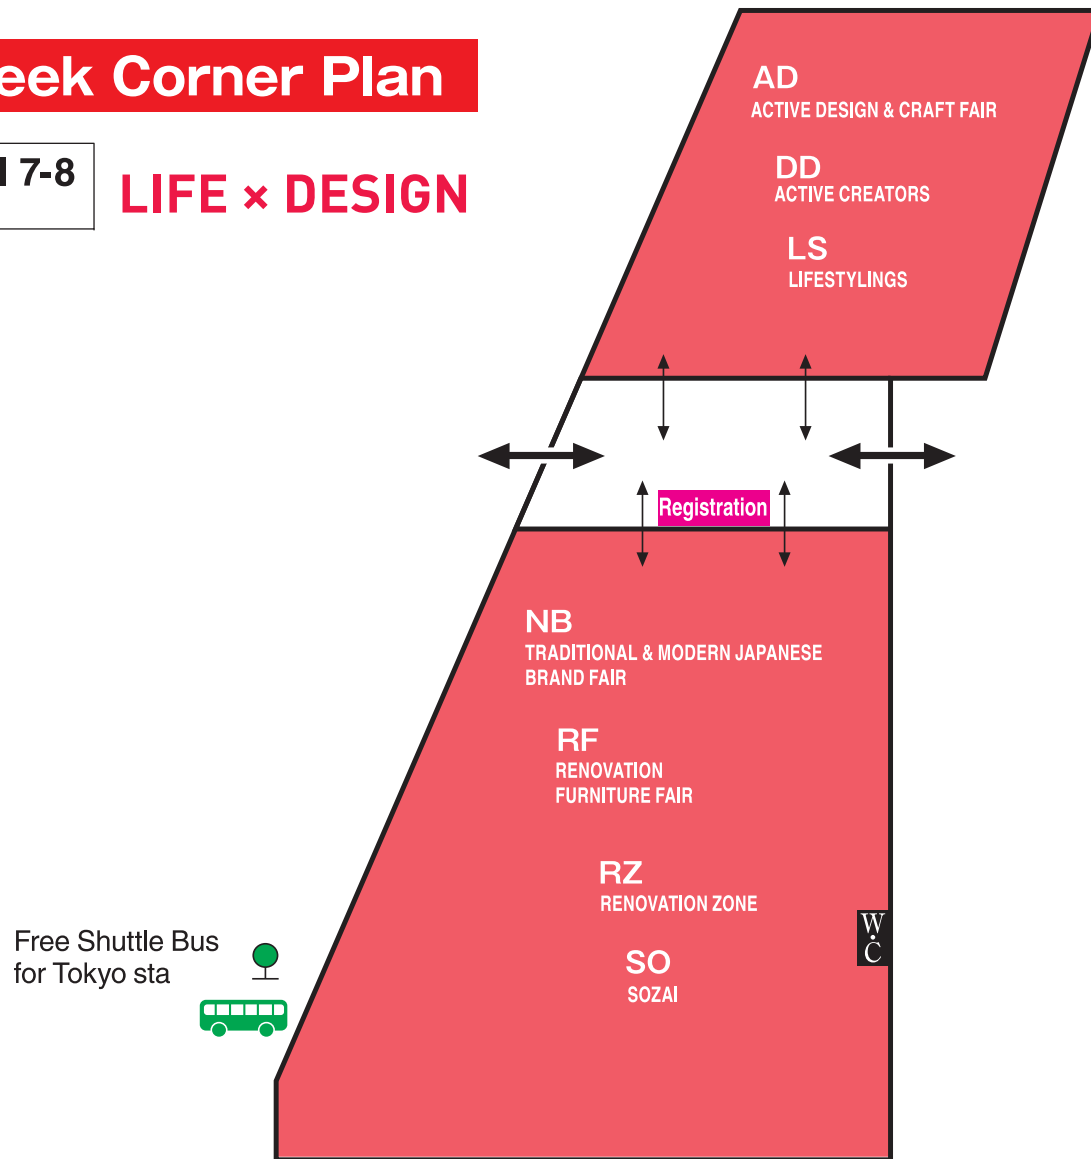

1st week Corner Plan

East Hall 7-8
(1F)

LIFE × DESIGN

East Hall 8

Free Shuttle Bus
for Tokyo sta

W.C.