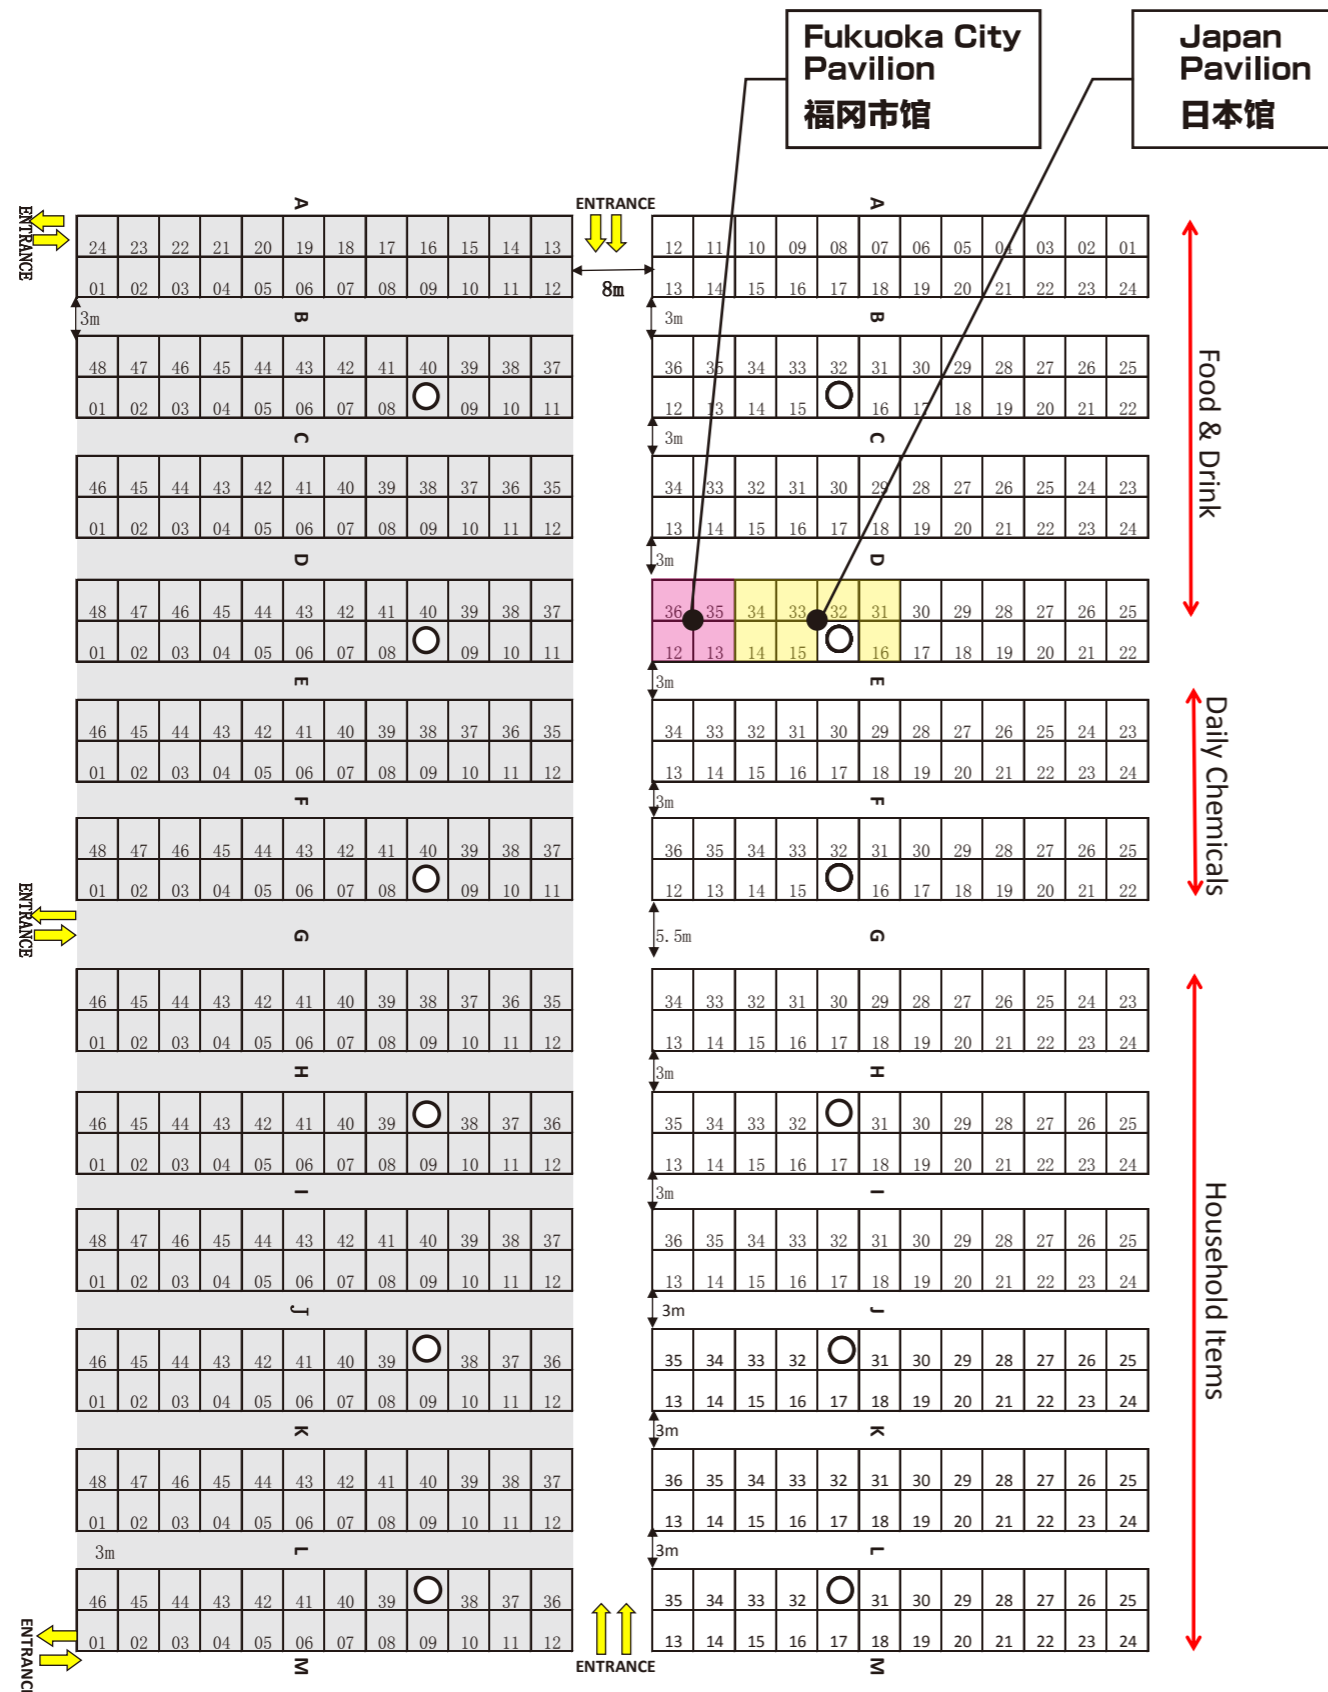

Location of Japan Pavilion / 日本馆位置图

Booth No. / 展位号 : Hall 11.2 D31-34, E14-16

Japan Pavilion / 日本馆

Exhibitors List / 展商名单

- D-31 : NAKAMORI Co., LTD. / 有限会社ナカモリ
- D-32 : NIIDABUSSAN CO.,LTD. / 新居田物産株式会社
- D-33 : Creo Industry / クレオインダストリー (大阪府)
- D-33 : WATTS CO.,LTD. / 株式会社ワッツ (大阪府)
- D-34 : MRU Co.,LTD. / エムルーカンパニー株式会社 (大阪府)
- E-14 : AOTSUBU Co.,LTD. / 株式会社青粒
- E-15 : Po Fat International Company LTD (Asia agency) / スタイル・オブ・ジャパン株式会社
- E-16 : Business Guide-Sha,Inc. / 株式会社ビジネスガイド社

Fukuoka City Pavilion / 福岡市馆

Exhibitors List / 展商名单

Booth No. / 展位号 : Hall 11.2 D35-36, E12-13

- TOP TRADING CO., LTD. / トップ貿易
- NISHIFUKUSEICHA Co.,Ltd. / 西福製茶有限公司
- Sanei Kosan Co., Ltd. / 三栄興産株式会社
- YAMAGUCHI ABURAYA FUKUTARO CO., LTD. / 山口油屋福太郎股份有限公司
- YOSHIMURA SHOTEN CO., LTD. / 株式会社ヨシムラ
- INOUE TRADING CO.,LTD. / 井上通商株式会社
- M.ONE.ENTER PRISE CO., LTD. / 株式会社エム・ワン・エンタープライズ