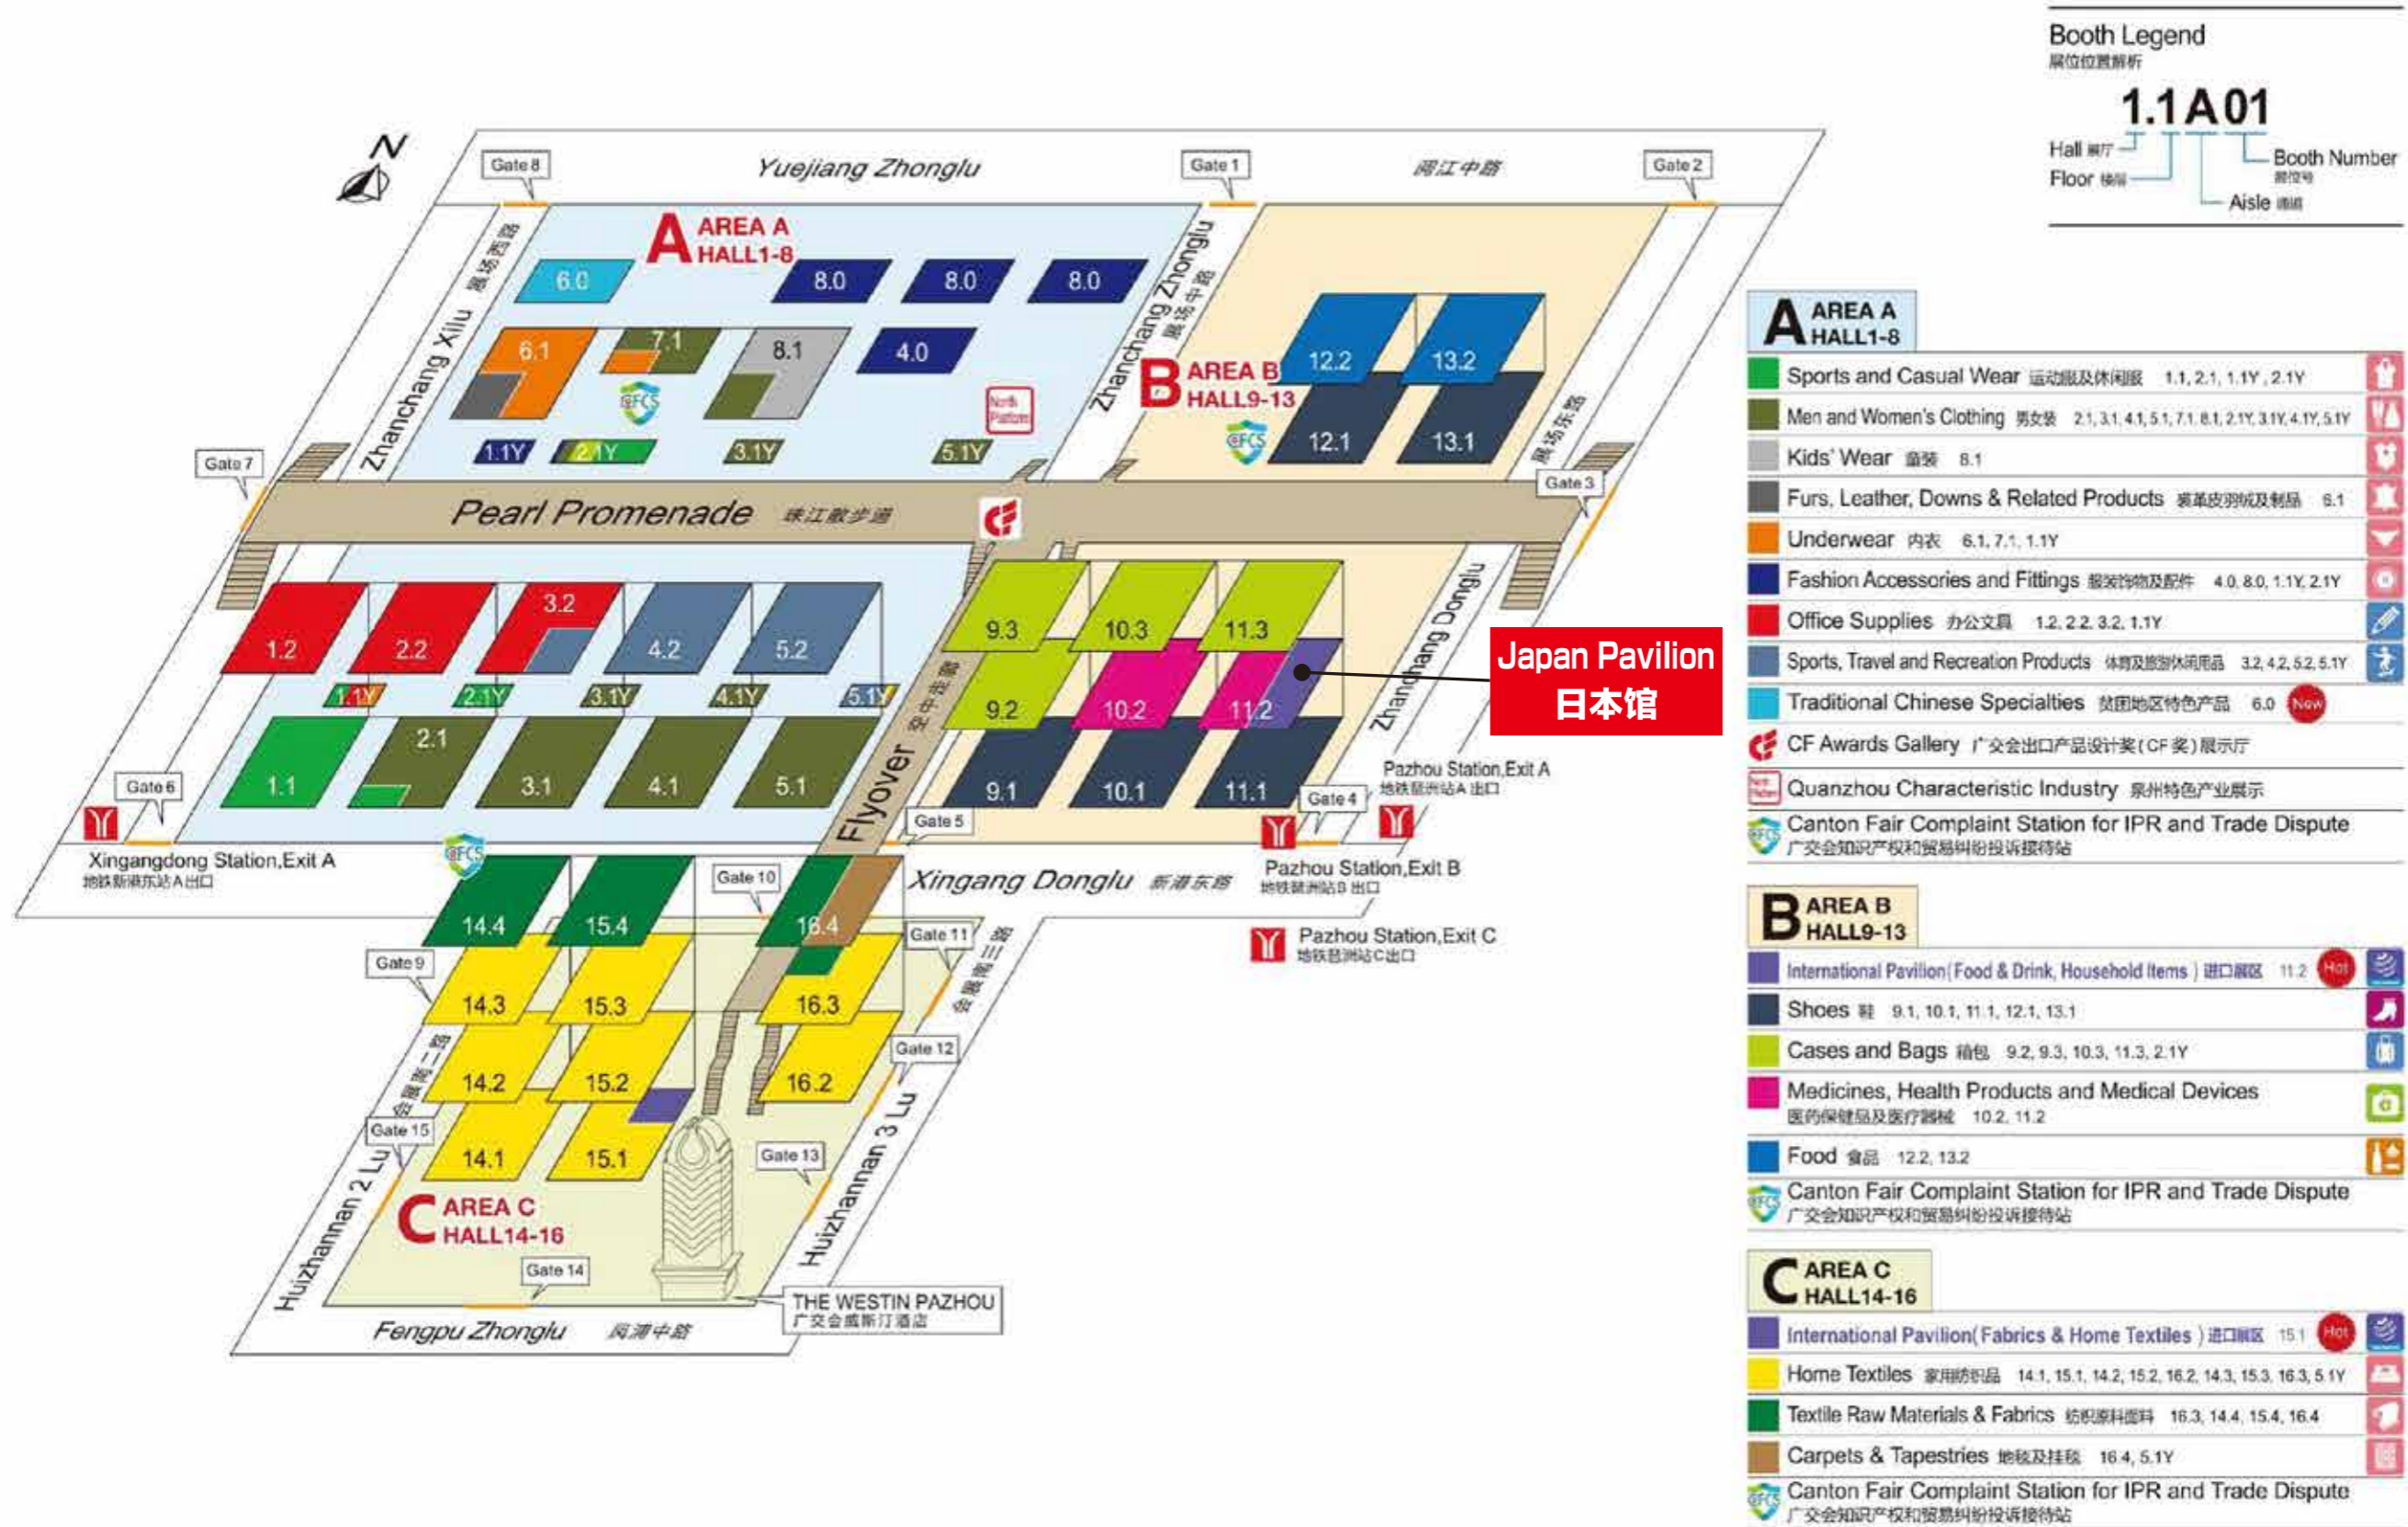

Floor Plan / 展会平面图

Booth Legend
展位位置解析

1.1A01

Hall 展厅
Floor 楼层
Aisle 过道
Booth Number 展位号

1. **A AREA A HALL1-8**
2. Sports and Casual Wear 运动服及休闲服 1.1, 2.1, 1.1Y, 2.1Y
   - Men and Women's Clothing 男女装 2.1, 3.1, 4.1, 5.1, 7.1, 8.1, 2.1Y, 3.1Y, 4.1Y, 5.1Y
   - Kids' Wear 童装 8.1
   - Furs, Leather, Down & Related Products 裘革皮羽绒及制品 6.1
   - Underwear 内衣 6.1, 7.1, 1.1Y
   - Fashion Accessories and Fittings 服装配饰及配件 4.0, 8.0, 1.1Y, 2.1Y
   - Office Supplies 办公文具 1.2, 2.2, 3.2, 1.1Y
   - Sports, Travel and Recreation Products 体育及旅游休闲用品 3.2, 4.2, 5.2, 5.1Y
   - Traditional Chinese Specialties 贫困地区特色产品 6.0 **New**
   - CF Awards Gallery 广交会出口产品设计奖(CF奖)展示厅
   - Quanzhou Characteristic Industry 泉州特色产业展示
   - Canton Fair Complaint Station for IPR and Trade Dispute 广交会知识产权和贸易纠纷投诉接待站
3. **B AREA B HALL9-13**
4. International Pavilion (Food & Drink, Household Items) 进口展区 11.2 **Hot**
   - Shoes 鞋 9.1, 10.1, 11.1, 12.1, 13.1
   - Cases and Bags 箱包 9.2, 9.3, 10.3, 11.3, 2.1Y
   - Medicines, Health Products and Medical Devices 医药保健品及医疗器械 10.2, 11.2
   - Food 食品 12.2, 13.2
   - Canton Fair Complaint Station for IPR and Trade Dispute 广交会知识产权和贸易纠纷投诉接待站
5. **C AREA C HALL14-16**
6. International Pavilion (Fabrics & Home Textiles) 进口展区 15.1 **Hot**
   - Home Textiles 家用纺织品 14.1, 15.1, 14.2, 15.2, 16.2, 14.3, 15.3, 16.3, 5.1Y
   - Textile Raw Materials & Fabrics 纺织原料面料 16.3, 14.4, 15.4, 16.4
   - Carpets & Tapestries 地毯及挂毯 16.4, 5.1Y
   - Canton Fair Complaint Station for IPR and Trade Dispute 广交会知识产权和贸易纠纷投诉接待站

Japan Pavilion
日本馆

Japan Pavilion
日本馆