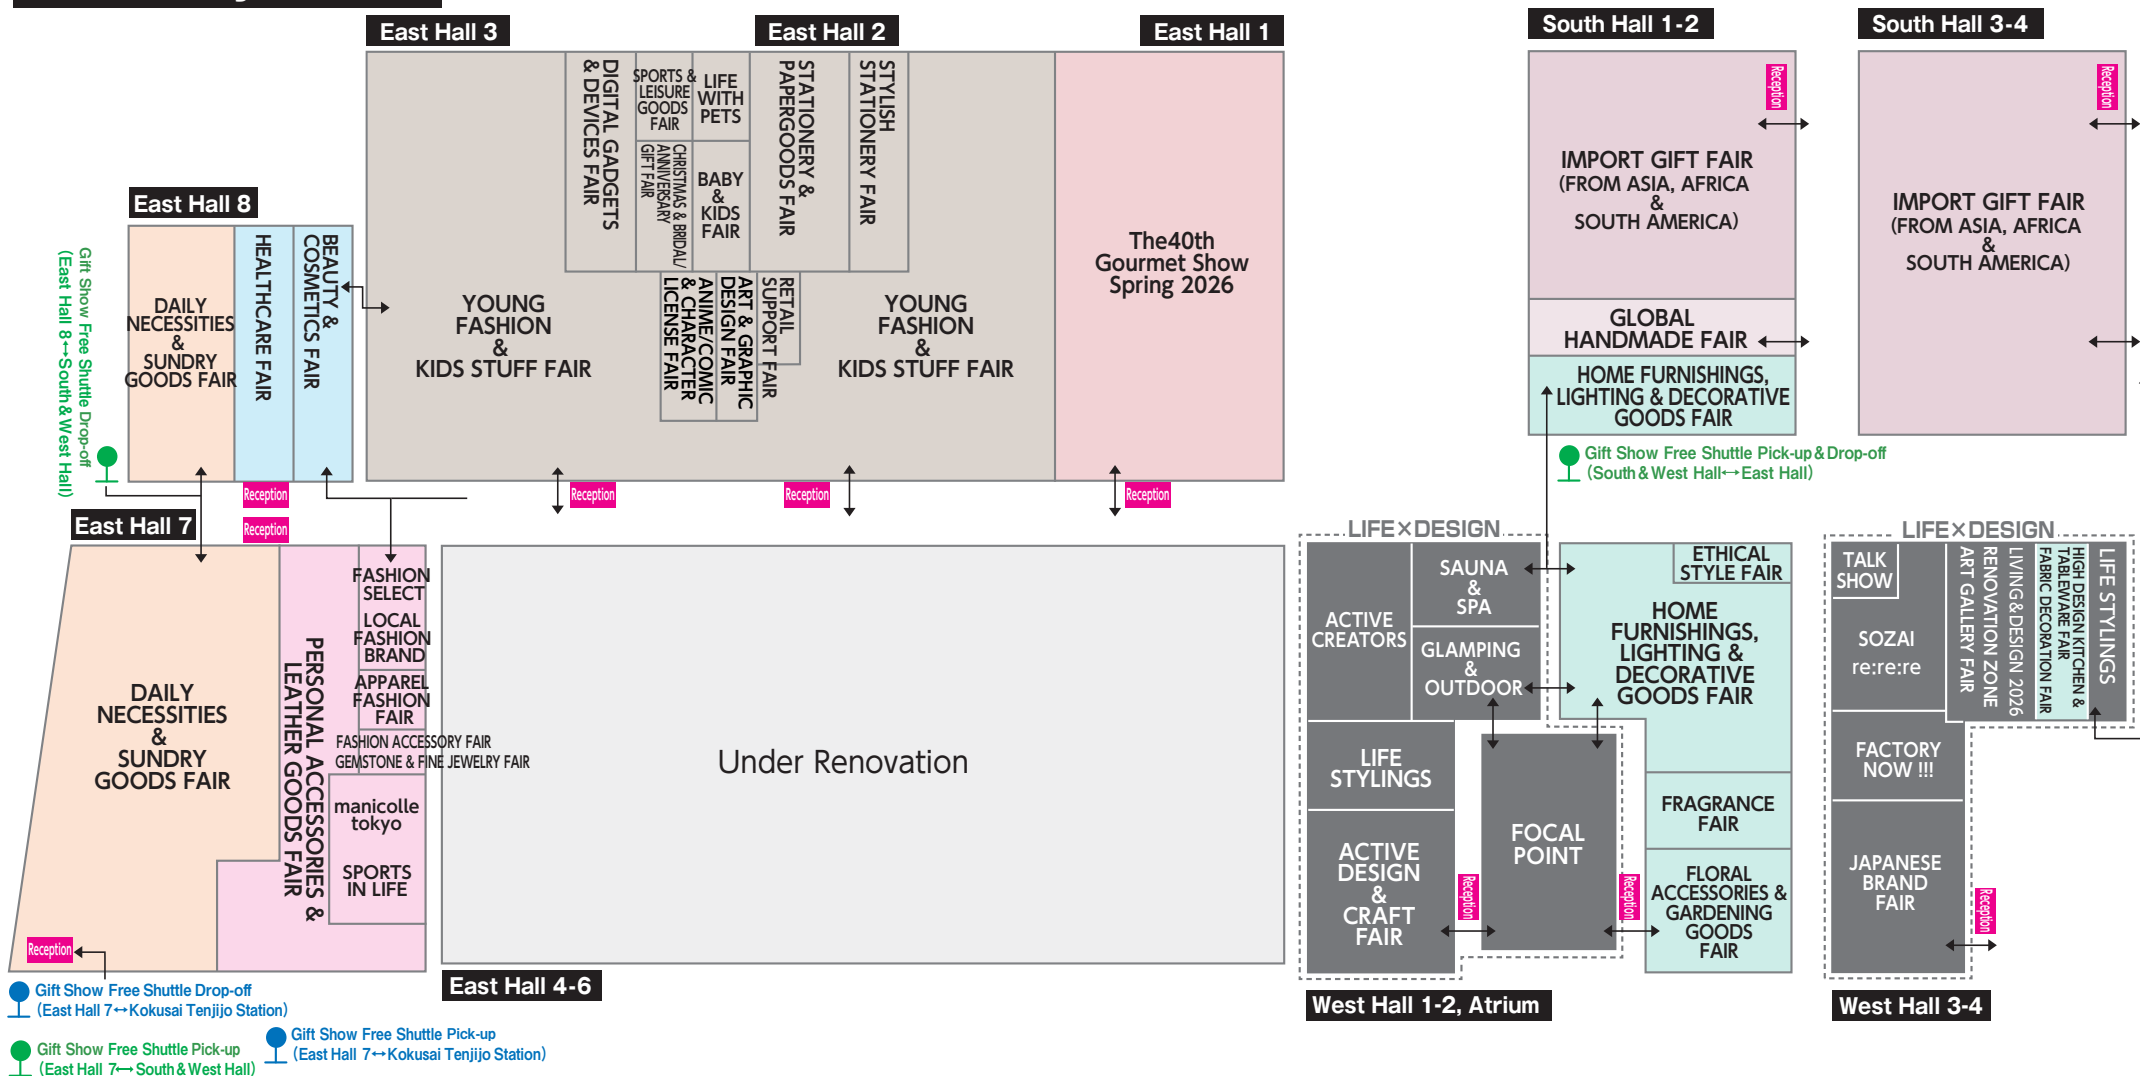

The 102nd TOKYO INTERNATIONAL  
**Gift Show**  
 Autumn 2026

**LIFE × DESIGN**

20th Edition by Tokyo International Gift Show

The 40th  
**GOURMET SHOW**  
 Autumn 2026

Date

September 2 Wed ~ 4 Fri, 2026

Venue

**TOKYO BIG SIGHT**

(East Hall 1~3·7·8, West Hall 1~4·Atrium, South Hall 1~4)

**Venue Layout (TBD)**

**The 103rd** Date February 24 Wed ~ 26 Fri, 2027  
 Venue TOKYO BIG SIGHT (East Hall 1~8, West Hall 1~4·Atrium)

**The 104th** Date September 8 Wed ~ 10 Fri, 2027  
 Venue TOKYO BIG SIGHT (East Hall 1~8, West Hall 1~4·Atrium)

※The layout and fair place are subject to change. As of January 15th, 2026.