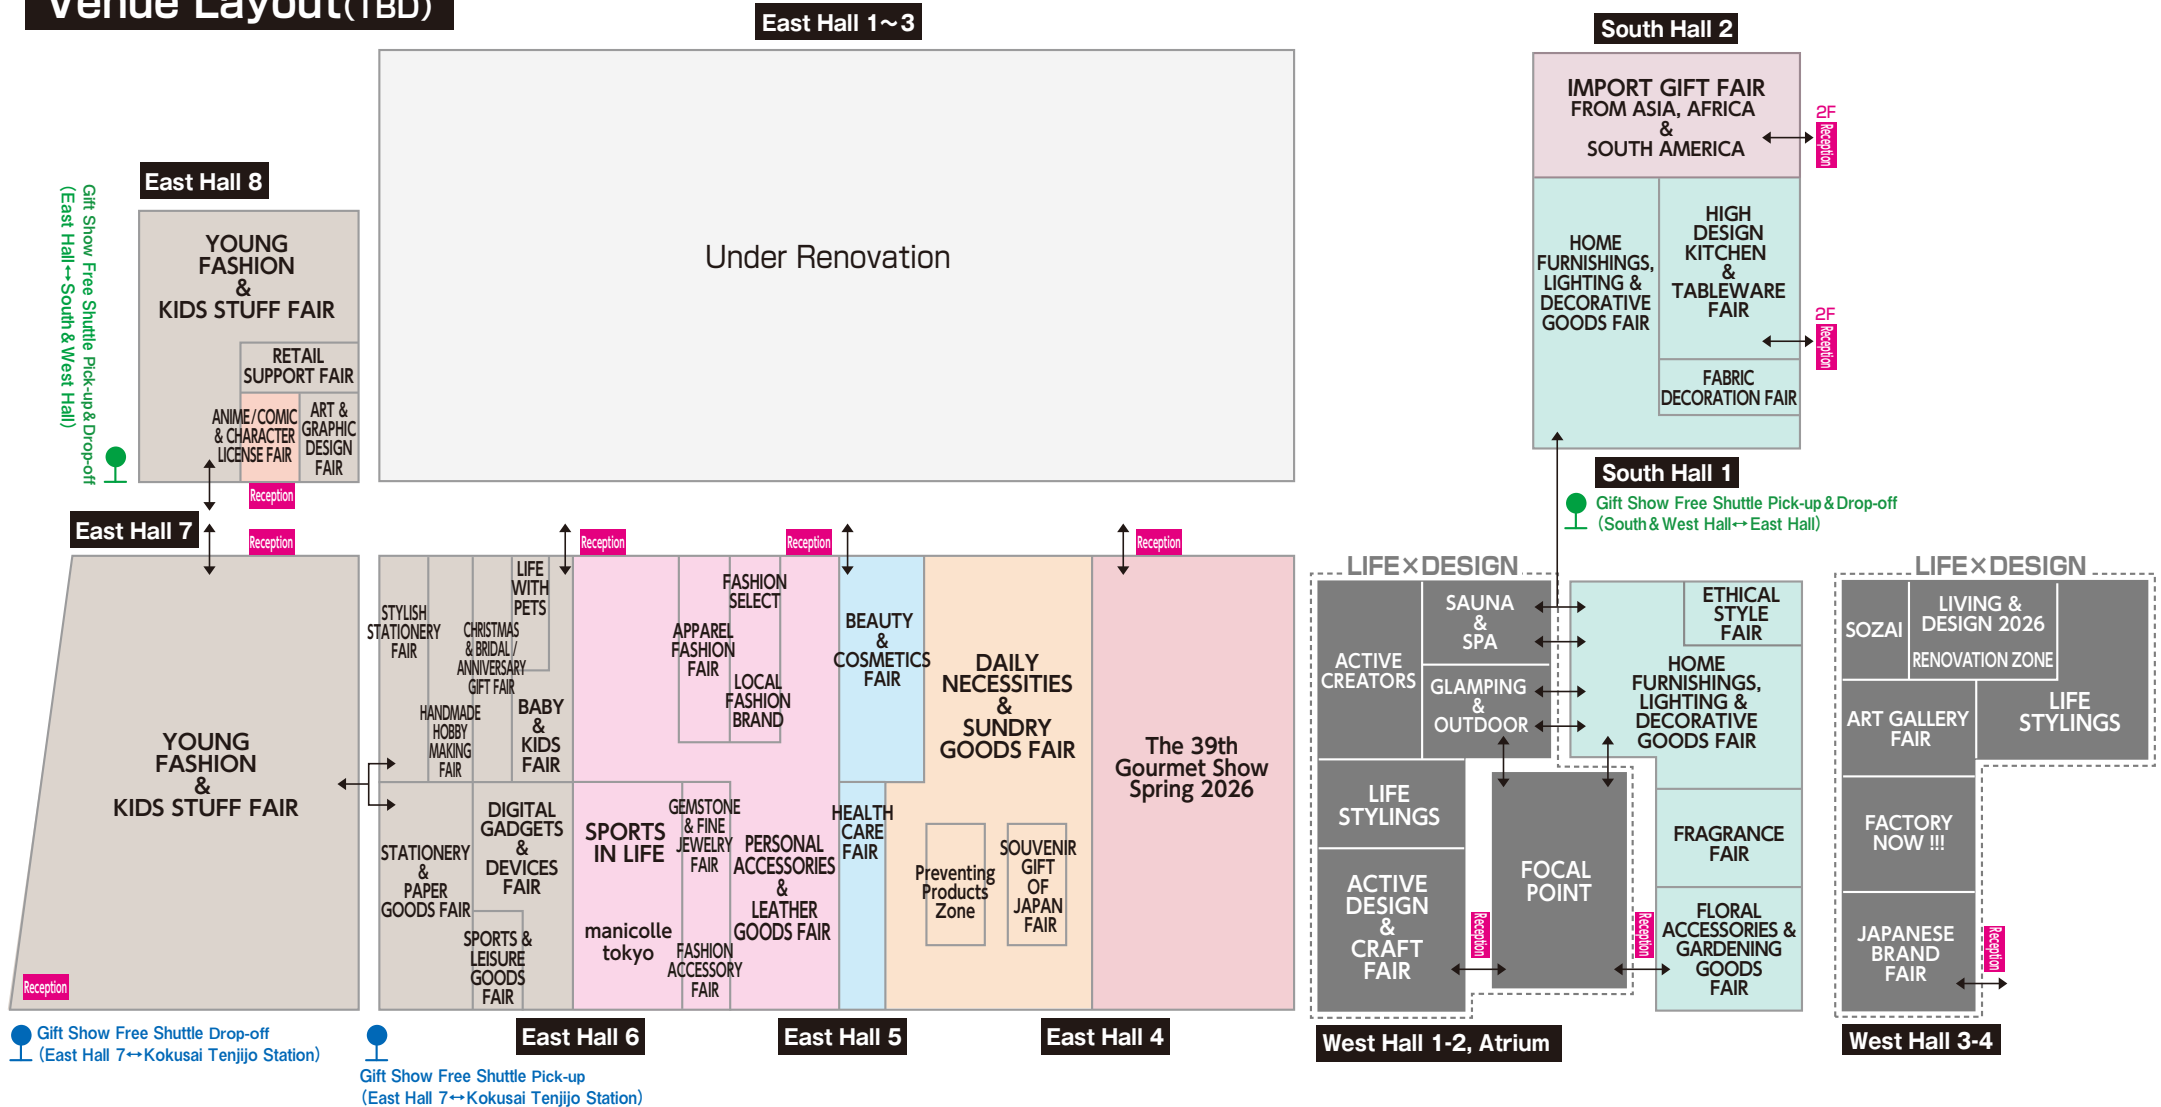

**Venue**  
**TOKYO BIG SIGHT**  
 (East Hall 4~8, West Hall 1~4 · Atrium, South Hall 1~4)

**Venue Layout (TBD)**

\*The layout and fair place are subject to change. As of January, 2025.

The 101st TOKYO INTERNATIONAL  
**Gift Show**  
 Spring 2026

**LIFE × DESIGN**  
 19th Edition by Tokyo International Gift Show

The 39th  
**GOURMET SHOW**  
 Spring 2026

**Dates**  
 February 4 Wed ~ 6 Fri, 2026

**Venue**  
**TOKYO BIG SIGHT**  
 (East Hall 4~8, West Hall 1~4 · Atrium, South Hall 1~2)

**Venue Layout (TBD)**

**The 102nd** Dates: **September 2 Wed ~ 4 Fri, 2026**  
 Venue: TOKYO BIG SIGHT (East Hall 1~3·7-8, West Hall 1~4 · Atrium, South Hall 1~4)

**The 103rd** Dates: **February 24 Wed ~ 26 Fri, 2027**  
 Venue: TOKYO BIG SIGHT (East Hall 1~8, West Hall 1~4 · Atrium)

※ The layout and fair place are subject to change. As of January, 2025.