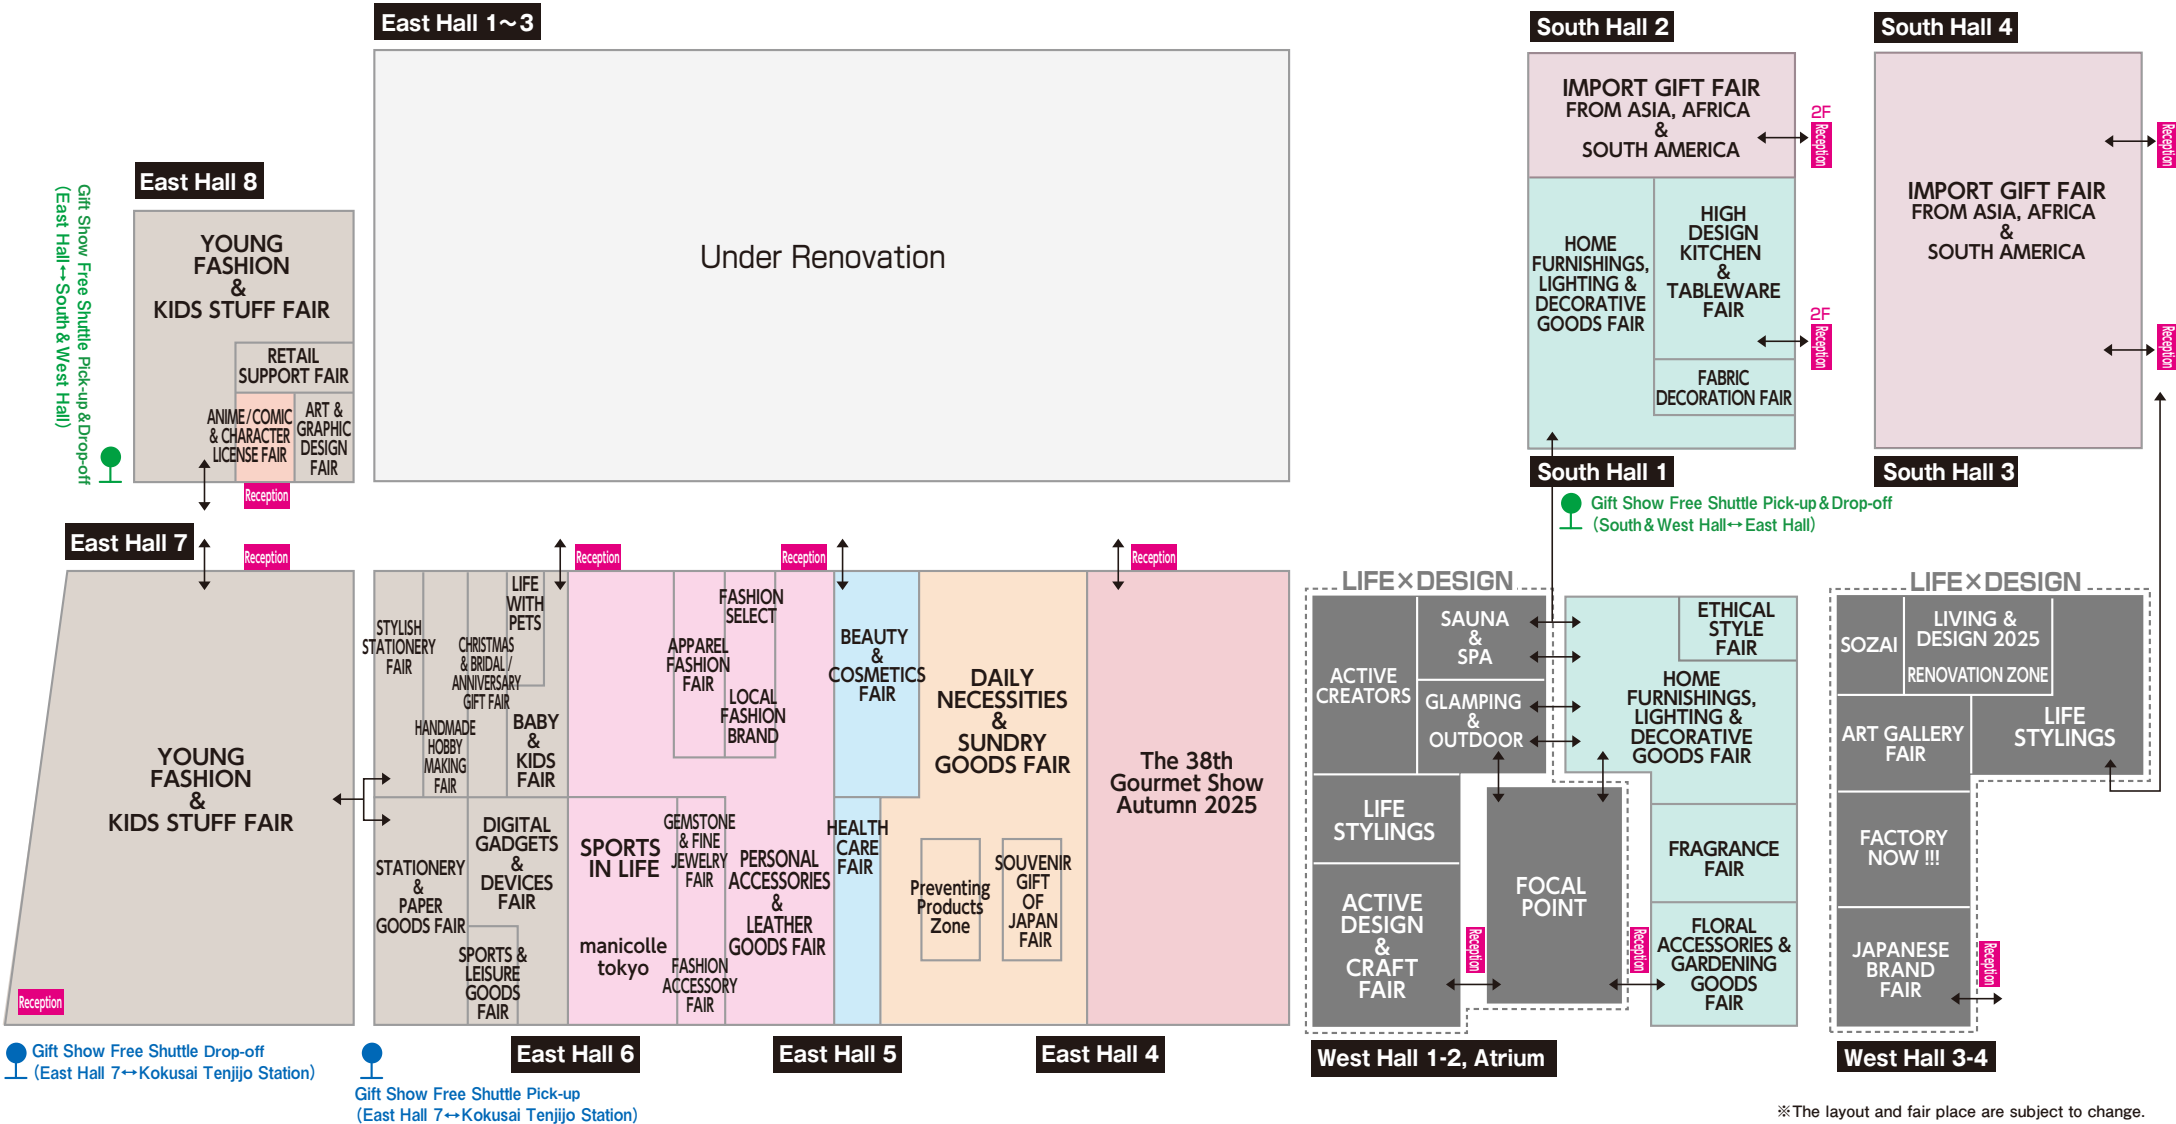

**Venue**  
**TOKYO BIG SIGHT**  
 (East Hall 4~8, West Hall 1~4 · Atrium, South Hall 1~4)

**Venue Layout (TBD)**

\*The layout and fair place are subject to change. As of January, 2025.

The 101st TOKYO INTERNATIONAL  
**Gift Show**  
 Spring 2026

**LIFE × DESIGN**  
 19th Edition by Tokyo International Gift Show

The 39th  
**GOURMET SHOW**  
 Spring 2026

**Dates**  
 February 4 Wed ~ 6 Fri, 2026

**Venue**  
**TOKYO BIG SIGHT**  
 (East Hall 4~8, West Hall 1~4 · Atrium, South Hall 1~2)

**Venue Layout (TBD)**

**The 102nd** Dates: **September 2 Wed ~ 4 Fri, 2026**  
 Venue: TOKYO BIG SIGHT (East Hall 1~3·7-8, West Hall 1~4 · Atrium, South Hall 1~4)

**The 103rd** Dates: **February 24 Wed ~ 26 Fri, 2027**  
 Venue: TOKYO BIG SIGHT (East Hall 1~8, West Hall 1~4 · Atrium)

※ The layout and fair place are subject to change. As of January, 2025.